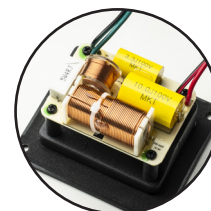

Discrete crossover

Speaker Box 12 E Carbon

Audiophile floorstanding speaker

Satin Colours   MSRP 1.199€ (incl. VAT)

Walnut   MSRP 1.299€ (incl. VAT)

Real-wood veneer:

Satin:

- 2.5-way bass reflex principle
- Audiophile frequency response
- Cutting edge fiber glass carbon composite woofer
- Ultra transparent and detailed sound stage
- Gravity mass-point by sand filled cabinet
- Gold plated banana terminals
- Non-resonating MDF cabinet
- Magnetic speaker grills included

Enclosure type: bass reflex via rear firing port

Recommended amplifier power: 20 to 200 watts

Frequency response: 42Hz - 20kHz

Nominal impedance: 4 ohms

Sensitivity: 89dB (1w /1m)

Chassis: 1" silk dome tweeter

2 x 6,5" carbon fiber glass bass/mid

Dimensions: 1100 x 165 x 220 mm (HxWxD)

Weight: 15,17 kg each